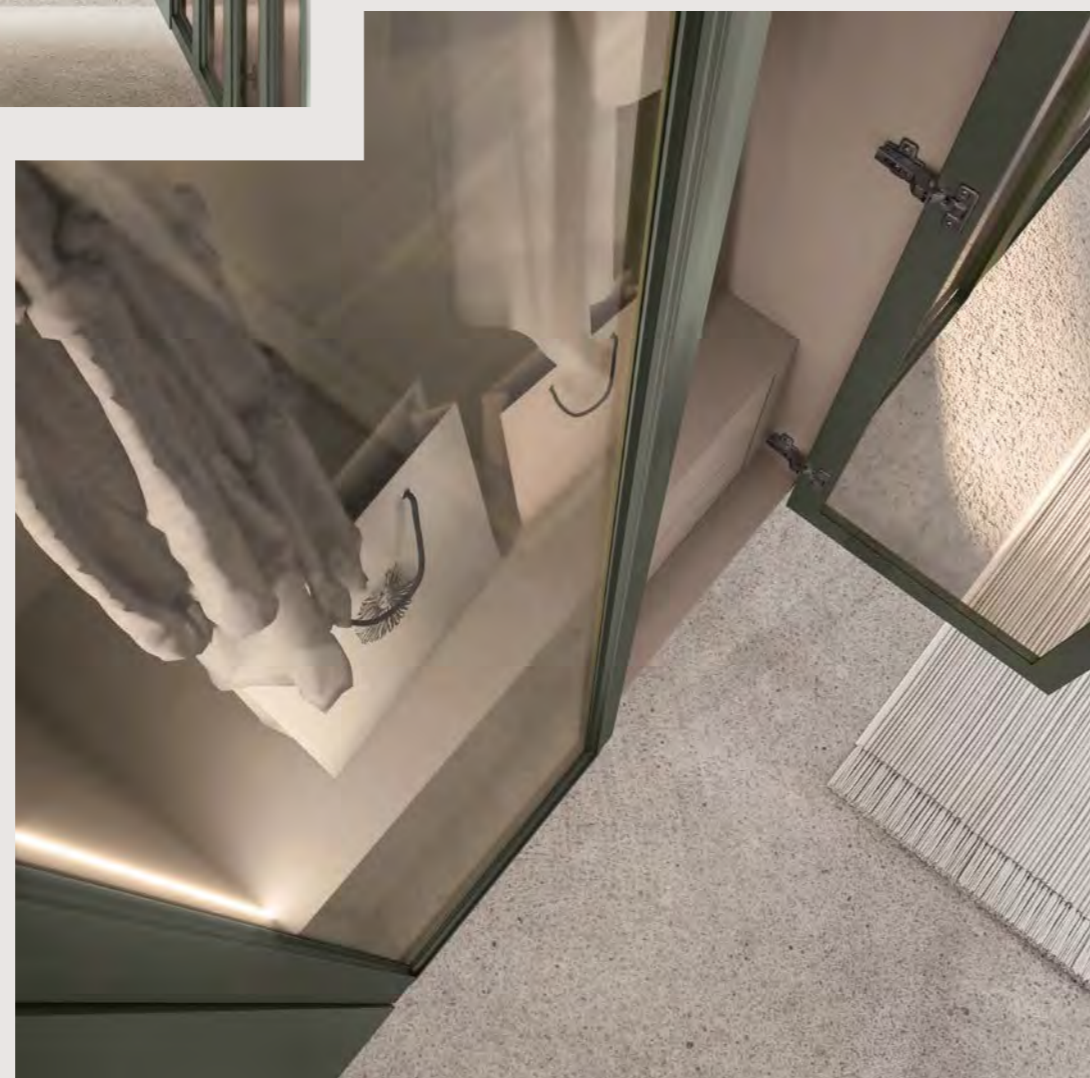

L'armadio Fly è liberamente configurabile con gli accessori Moretti Compact: tubi appendiabiti fissi e saliscendi, cassettiere, alveari e barre LED. L'illuminazione può essere integrata anche sotto i moduli.

The Fly wardrobe can be freely configured with Moretti Compact accessories: fixed and pull-down hanging rails, drawer units, shelf racks, and LED bars. Lighting can also be integrated under the modules.