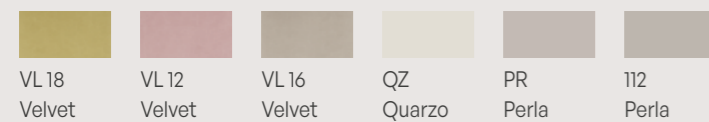

YDCB1499 211,2 103 113,4

YDCB913 Divano letto Zaffiro Soft con rete sollevabile e pannelli Tetrís / Zaffiro Soft sofa bed with lift-up bed base and Tetrís panel

YDCB292 Wallbox su ruote / Wallbox on castors

Maniglie / Handles: Nice / Nice